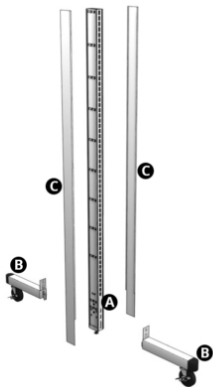

| You are in: Lozier Products > Products > Caster T-Leg Island End

Caster T-Leg Island End

Part Number:

Order one set of components to complete a Caster T-Leg Island run.

Product Details:

How to Order

COMPONENTS (ORDER SEPARATELY):

A - Uprite, #U_, (one required per run)

B - T-Leg Upright End Trim, #CD412_, (two required per run)

C - Caster T-Legs, #TLEG_C, (two required per Upright)

Upright

- 3/16" thick face channel
- 1" slotted on center for maximum flexibility
- Use for Wall and Island Sections
- Steel welded construction
- Includes side flanges to retain Back material, leveling leg for uneven floors
- Includes Top Caps on Uprights 36"-66"H

Product Options and Numbers

Example Part #: **U 42 PLT**

Upright: **U**, UH

U Height: 30", 36", **42"**, 48", 54", 60", 66", 72", 78", 84", 90", 96", 102", 108", 114", 120"

UH Height: 72", 78", 84", 90", 96", 108", 120"

Standard Finish: **PLT**, Optional Catalog Colors

Suffix Key	
PLT	- Platinum
U	- Upright
UH	- Heavy Duty Upright

Caster T-Leg

- Converts Display Shelving Island into a mobile display with or without deck
- Available run lengths up to 12' long (3' & 4' combinations)
- Consists of 2" sq. tubular T-Leg with 3" diameter caster