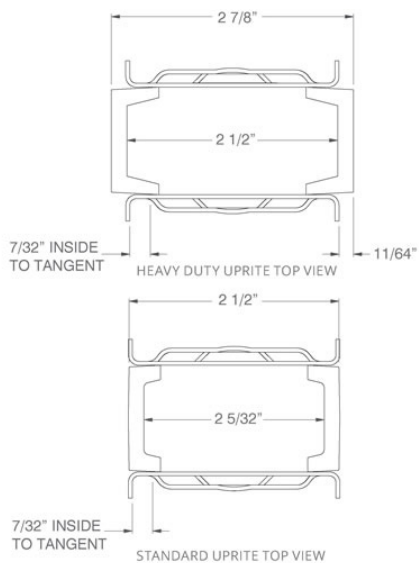

| You are in: Lozier Products > Products > Caster T-Leg Island End

Caster T-Leg Island End

Part Number:

Order one set of components to complete a Caster T-Leg Island run.

Product Details:

How to Order

COMPONENTS (ORDER SEPARATELY):

A - Uprite, #U_, (one required per run)

B - T-Leg Upright End Trim, #CD412_, (two required per run)

C - Caster T-Legs, #TLEG_C, (two required per Upright)

Upright

- 3/16" thick face channel
- 1" slotted on center for maximum flexibility
- Use for Wall and Island Sections
- Steel welded construction
- Includes side flanges to retain Back material, leveling leg for uneven floors
- Includes Top Caps on Uprights 36"-66"H

Product Options and Numbers

Example Part #: **U 42 PLT**

Upright: **U**, UH

U Height: 30", 36", **42"**, 48", 54", 60", 66", 72", 78", 84", 90", 96", 102", 108", 114", 120"

UH Height: 72", 78", 84", 90", 96", 108", 120"

Standard Finish: **PLT**, Optional Catalog Colors

Suffix Key	
PLT	- Platinum
U	- Upright
UH	- Heavy Duty Upright

Caster T-Leg

- Converts Display Shelving Island into a mobile display with or without deck
- Available run lengths up to 12' long (3' & 4' combinations)
- Consists of 2" sq. tubular T-Leg with 3" diameter caster