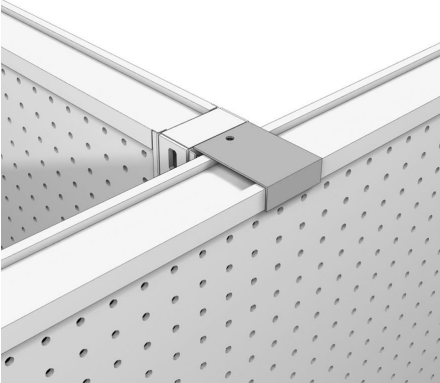

| You are in: [Lozier Products](#) > [Products](#) > [Wall End Positioner](#)

Wall End Positioner

Part Number: **Part Number: WEDPOS**

Wall End Positioner maintains the position of your End Display, keeping it from moving by wayward shopping carts or floor scrubbers.

Product Details:

- Attaches freestanding WED or CED to Gondolas of same height or taller
- Maintains End Display position
- Restricts movement from shopping carts or floor scrubbers
- For use on End Displays with acceptable freestanding height-to-depth ratio only

Product Options and Numbers

Example Part #: **WEDPOS** **PLT**

Wall End Positioner: **WEDPOS**

Standard Finish: **PLT**, Optional Catalog Colors

Suffix Key

PLT

- Platinum